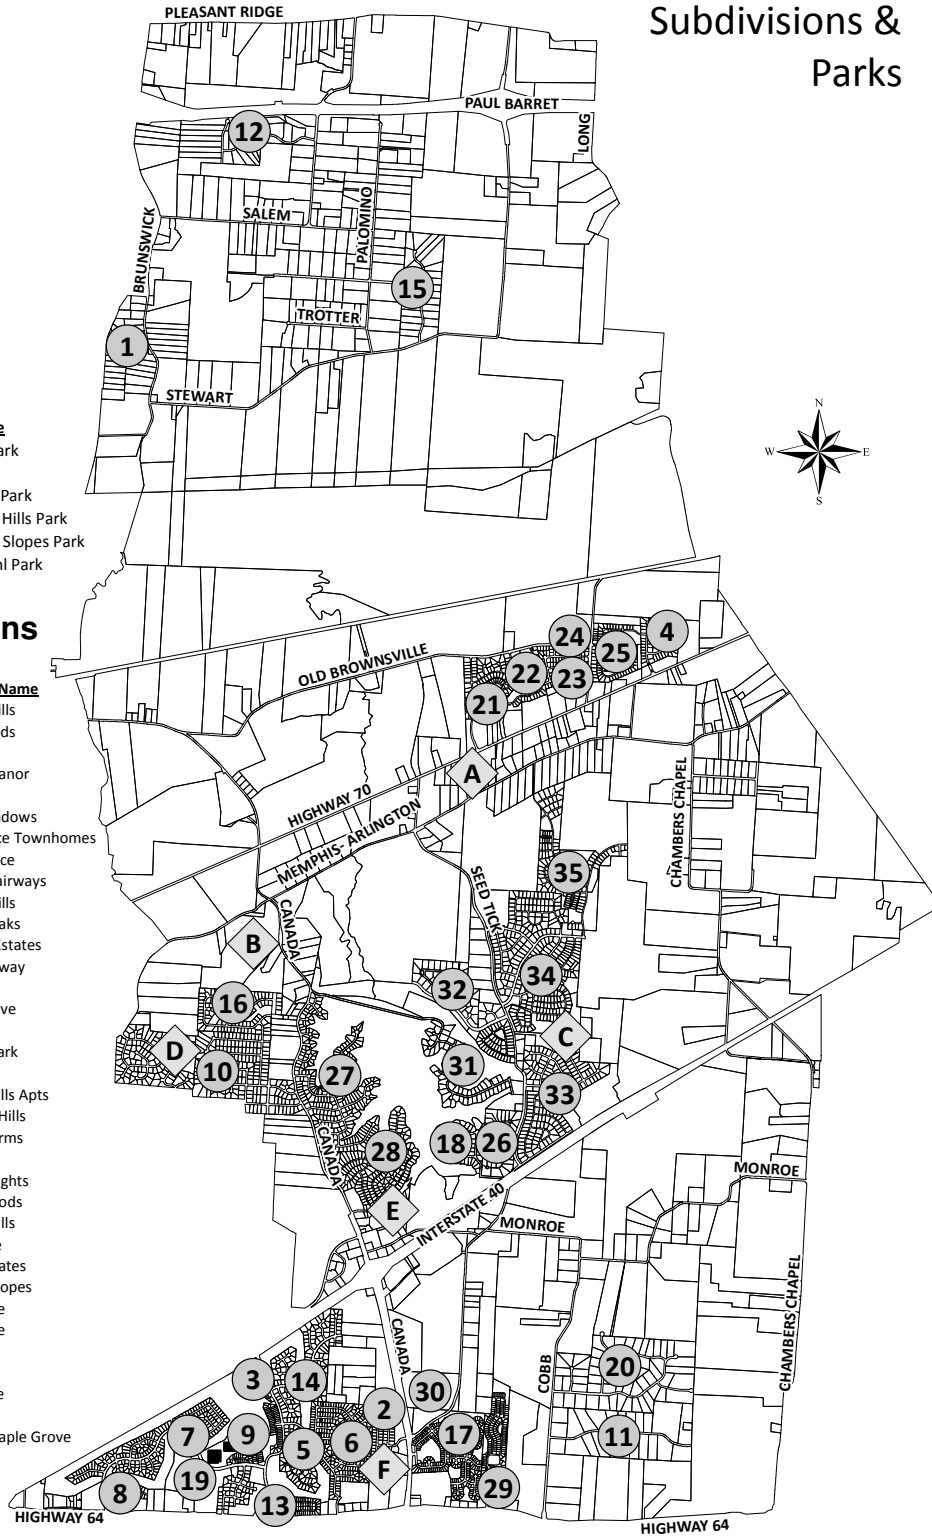

## Subdivisions & Parks

### Parks

Map

Letter	Park Name
A	City Hall Park
B	IH Park
C	Oak Ridge Park
D	Plantation Hills Park
E	Windward Slopes Park
F	Zadie Kuehl Park

### Subdivisions

Map

Map Number	Subdivision Name
1	Brunswick Hills
2	Canada Woods
3	Club Walk
4	Creekside Manor
5	Eagle Creek
6	Fairway Meadows
7	Fletcher Trace Townhomes
8	Kimberly Trace
9	Plantation Fairways
10	Plantation Hills
11	Plantation Oaks
12	Salem Lake Estates
13	Seventh Fairway
14	Stonebridge
15	Windsor Grove
16	Woodbridge
17	Woodland Park
18	The Preserve
19	Champion Hills Apts
20	Bentbrooke Hills
21	Winstead Farms
22	Ivy Creek
23	Lakeland Heights
24	Veranda Woods
25	Evergreen Hills
26	The Preserve
27	Lakeland Estates
28	Windward Slopes
29	Sterling Place
30	Canada Trace
31	East Shores
32	Cool Springs
33	Heron's Ridge
34	Oakwood
35	Estates of Maple Grove

This map is for illustration only. Please contact the City of Lakeland for a current listing of subdivisions and streets.

Produced: 2008