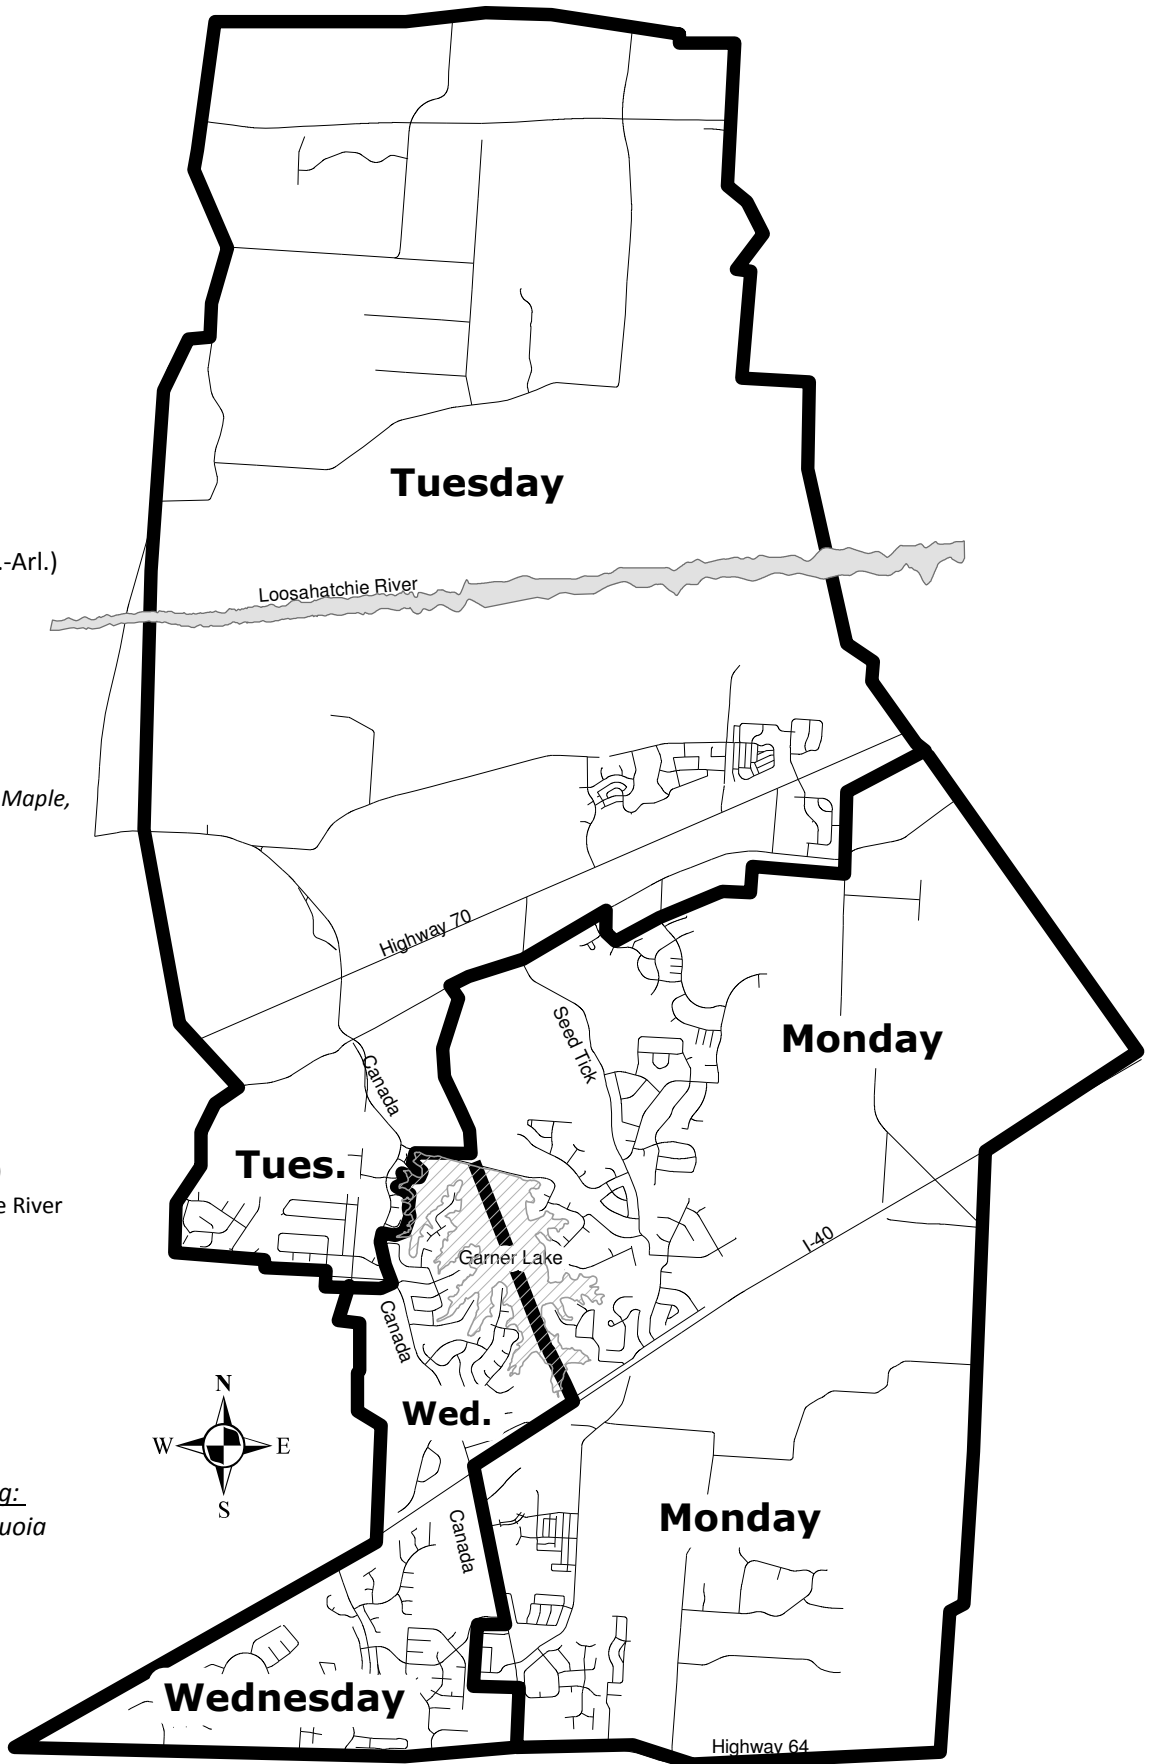

Trash Pick-Up Schedule

Monday

Canada Woods
Cool Springs
East Shores
The Grove
Bentbrooke Hills
Canada Trace
Herons Ridge
Oakwood
Plantation Oaks
Sterling Place
The Pointe
The Preserve
Woodland Park
Chambers Chapel Rd.
Cobb Rd.
Monroe Rd.
Seed Tick Rd. (south of Mem.-Arl.)

Tuesday

Creekside Manor
Evergreen Hills
Brunswick Hills
Ivy Creek
Lakeland Estates (*only Elm, Oak, Maple, Larch, Sequoia*)
Lakeland Heights
Plantation Hills
Salem Lake Estates
Veranda Woods
Windsor Grove
Winstead Farms
Woodbridge
Highway 70
Old Brownsville
Memphis/Arlington:
(*west of Chambers Chapel*)
All Streets North of Loosahatchie River

Wednesday

Club Walk
Eagle Creek
Fairway Meadows
Kimberly Trace
Lakeland Estates *excluding:*
Elm, Oak, Maple, Larch, Sequoia
Plantation Fairways
Seventh Fairway
Stonebridge
Windward Slopes

If you have questions regarding your new trash pick-up day,
please call Lakeland City Hall at (901) 867-2717.